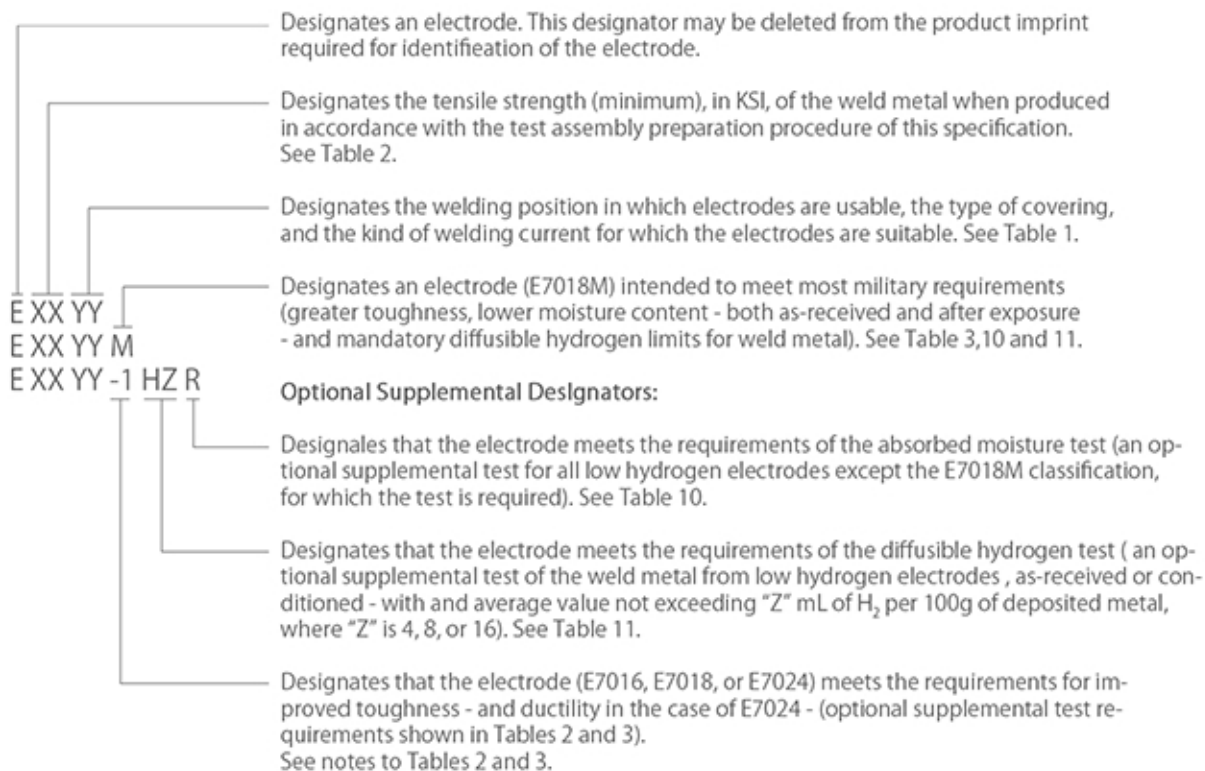

AWS A5.5/A5.5M:2006

Mandatory Classification Designators*

Note:
 * The combination of these designators constitutes the electrode classification.

AWS A5.1

Mandatory Classification Designators:*

Note:
 * The combination of these designators constitutes the electrode classification.