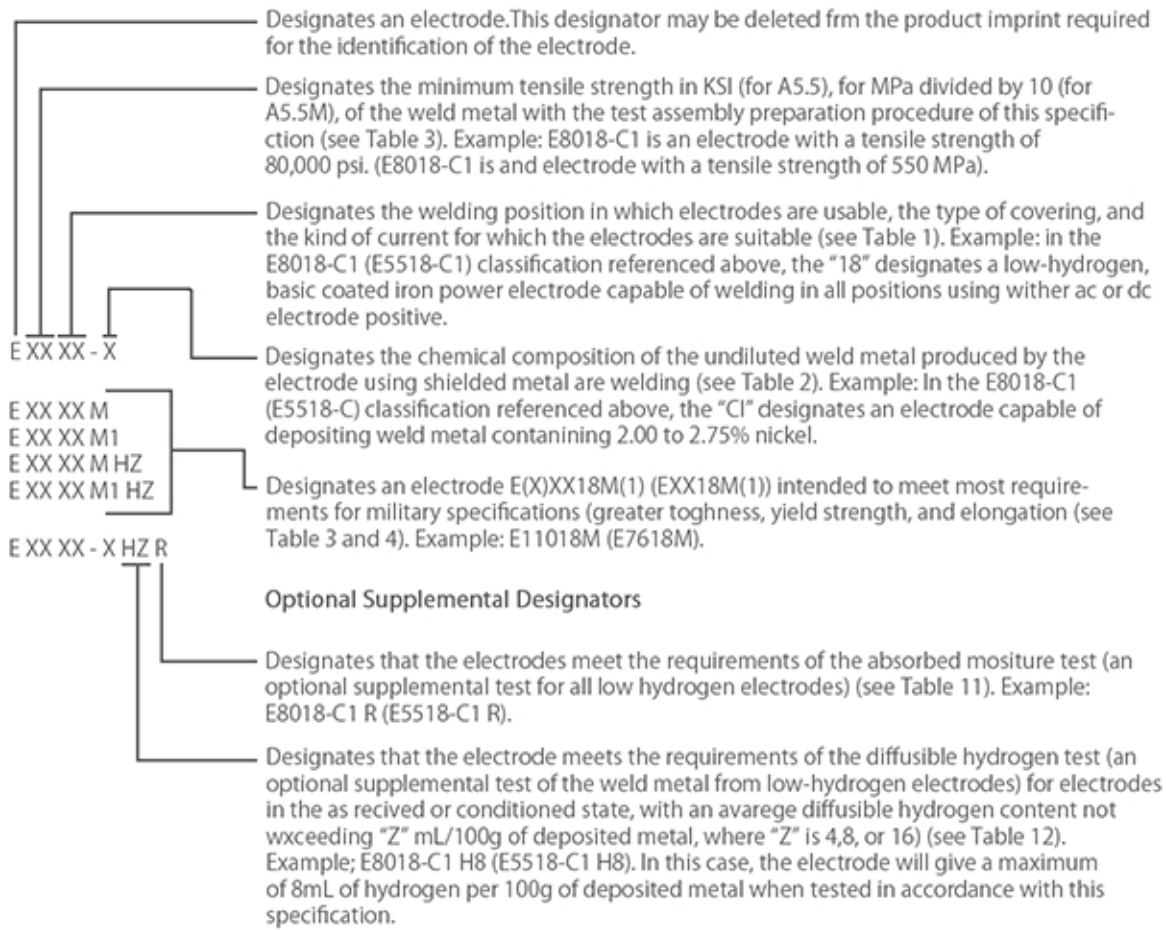

AWS A5.5/A5.5M:2006

Mandatory Classification Designators*

Note:
 * The combination of these designators constitutes the electrode classification.

AWS A5.1

Mandatory Classification Designators:*

Note:
 * The combination of these designators constitutes the electrode classification.